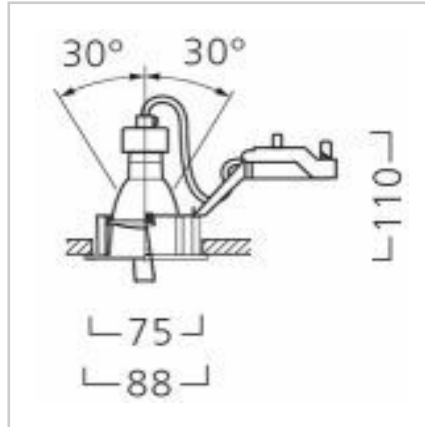

Product selected: Inset trend 75 comfort (3-pack) Brushed alu.

Product Image

Product Line Drawing

Lamp(s)

Symbols

Product Details

Order code	3073813
Item name	Inset trend 75 comfort (3-pack) Brushed alu.
Mounting	Ceiling recessed
Notes	Minimum recess dimensions: 200x200x110mm
Place of use	Interior
Colour	Brushed aluminium
Cutout shape	Round
Cutout diameter (mm)	75
Recessed depth	110
Diameter (mm)	88
Housing	Aluminium
Distribution type	Direct - Adjustable
Beam	25°
Lamps description	1 x QPAR51 50W GU10
Lamp included	Yes
Number of heads	1
Emergency	Without
Voltage (V)	230