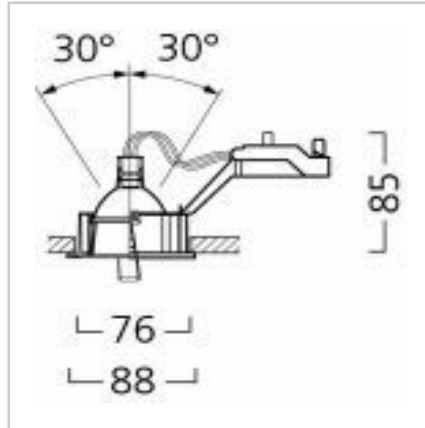

**Product selected: Instar trend 75 comfort (3-pack) QR-CB51 35W white**

Available in various colors, the range includes a fixed (flush) and adjustable (swing) version. For ready-to-install solutions, a three-pack in all seven colors is available, complete with 35w 30° coolbeam lamps and the 105VA electronic Lumitronic transformer

**Product Image**

**Product Line Drawing**

**Lamp(s)**

**Symbols**

**Product Details**

<b>Order code</b>	3078803
<b>Item name</b>	Instar trend 75 comfort (3-pack) QR-CB51 35W white
<b>Mounting</b>	Ceiling recessed
<b>Notes</b>	Minimum recess dimensions: 200x200x140mm with F mark, without F mark 200x200x85mm
<b>Place of use</b>	Interior
<b>Colour</b>	White
<b>Cutout shape</b>	Round
<b>Cutout diameter (mm)</b>	76
<b>Recessed depth</b>	85
<b>Diameter (mm)</b>	88
<b>Housing</b>	Aluminium
<b>Distribution type</b>	Direct - Adjustable
<b>Beam</b>	38°
<b>Lamps description</b>	1x35W QR-CB51 GU/GX5,3
<b>Lamp included</b>	Yes
<b>Number of heads</b>	1
<b>Emergency</b>	Without
<b>Transformer availability</b>	Separate item
<b>Transformer mounting</b>	Remote
<b>Transformer type</b>	Electronic
<b>Voltage (V)</b>	12